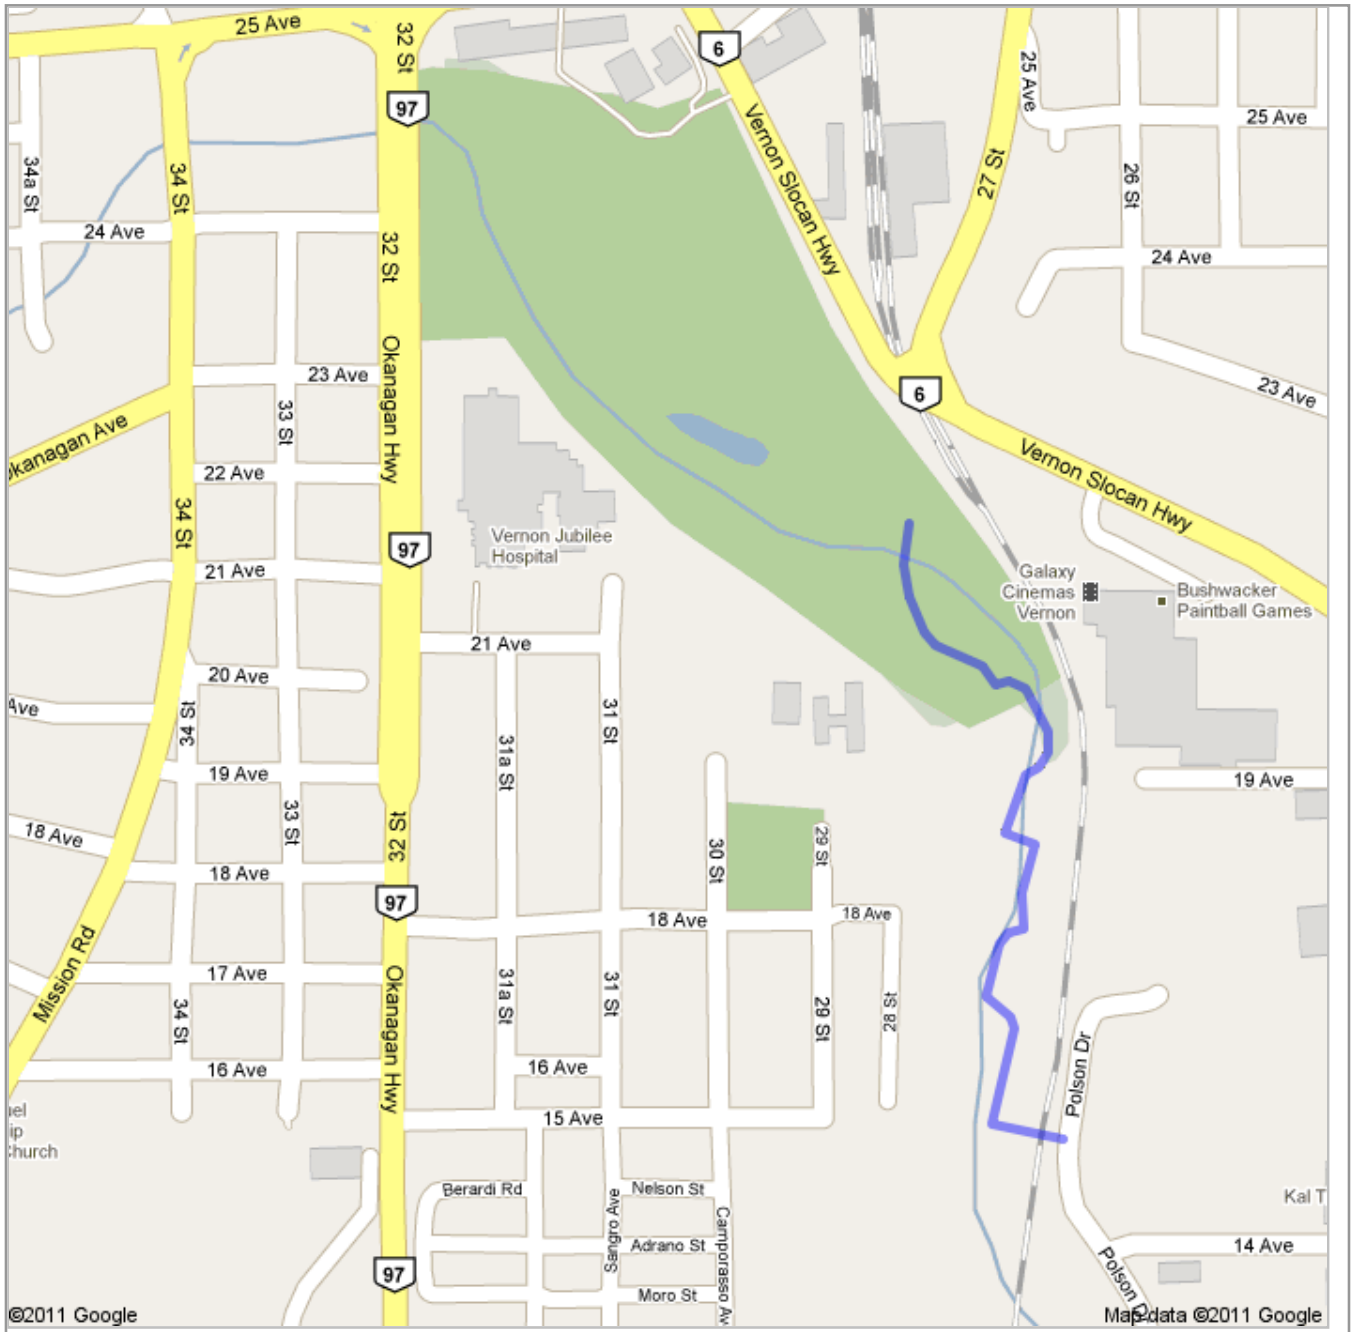

Notes

0.7 km on gravel trail and elevated boardwalk. Easy walk or cycle.

Polson Park Walkway

0 views - Public

Created on Jun 4 - Updated < 1 minute ago

By Hiker Harold

10-JAN-11