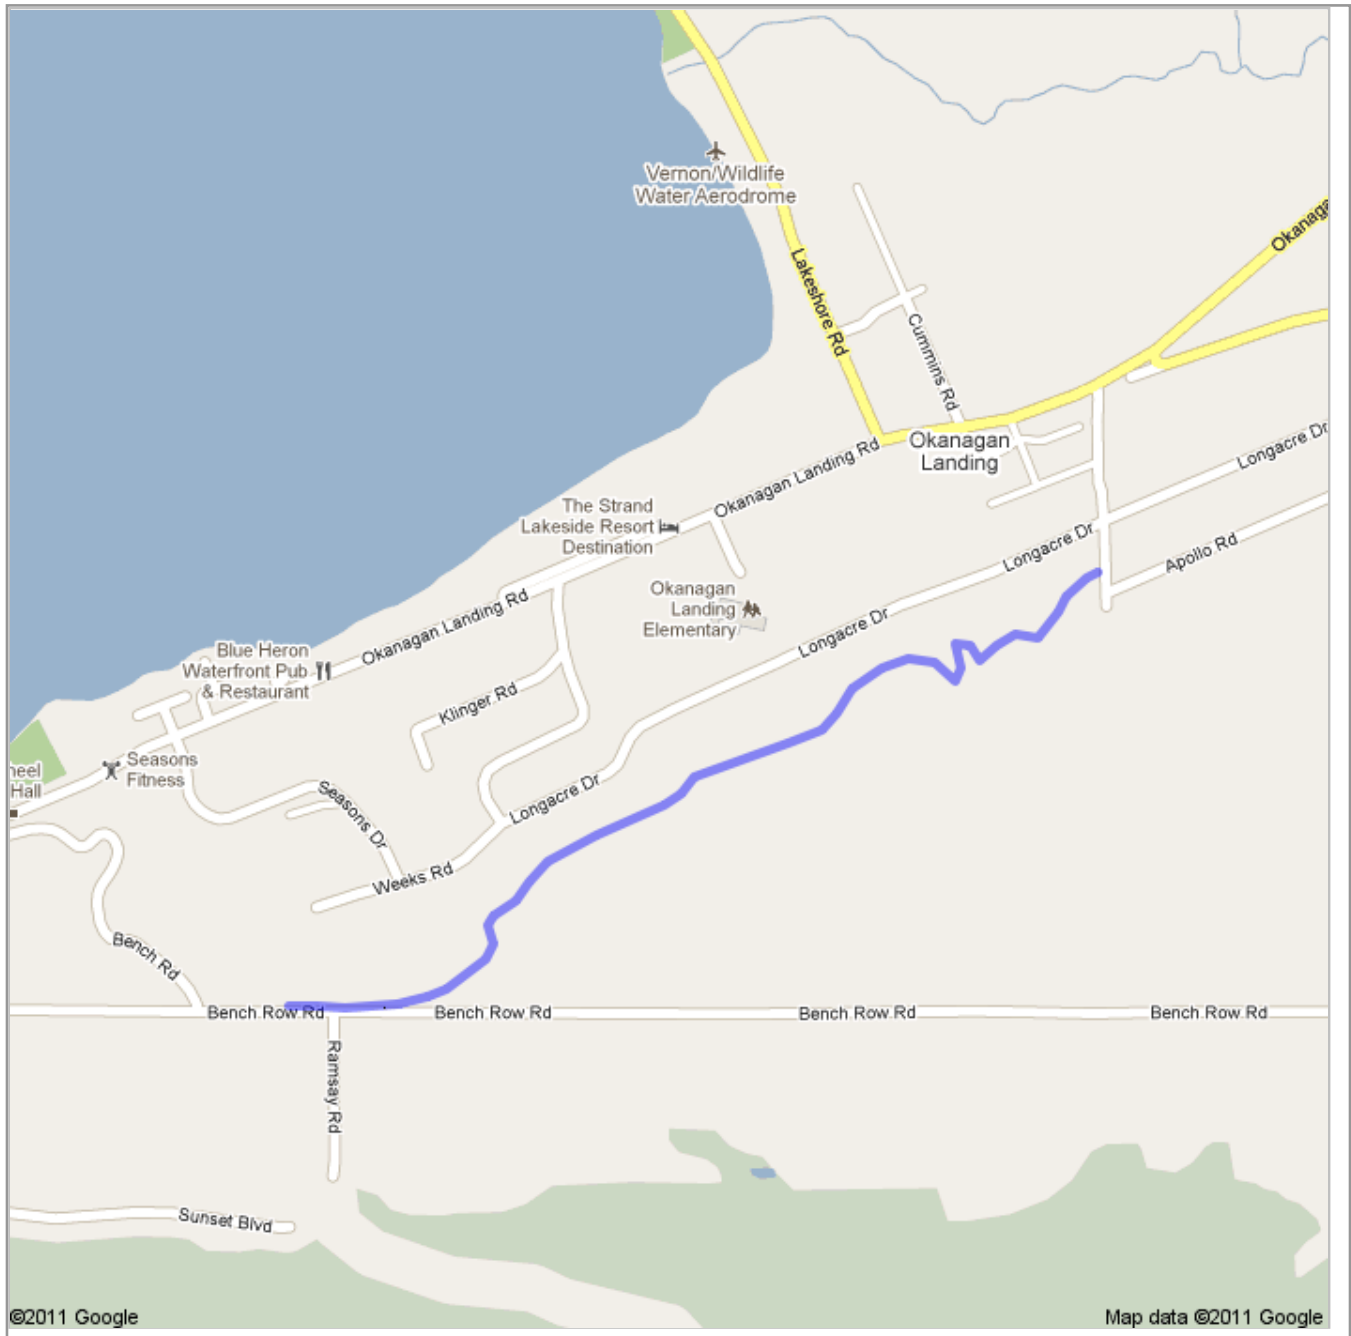

1.7 km paved trail for an easy walk or cycle.

Longacre Trail

1.73 km end-to-end, paved

3 views - Unlisted

Created on Jan 9 - Updated Jan 9

By [Hiker Harold](#)

09-JAN-11