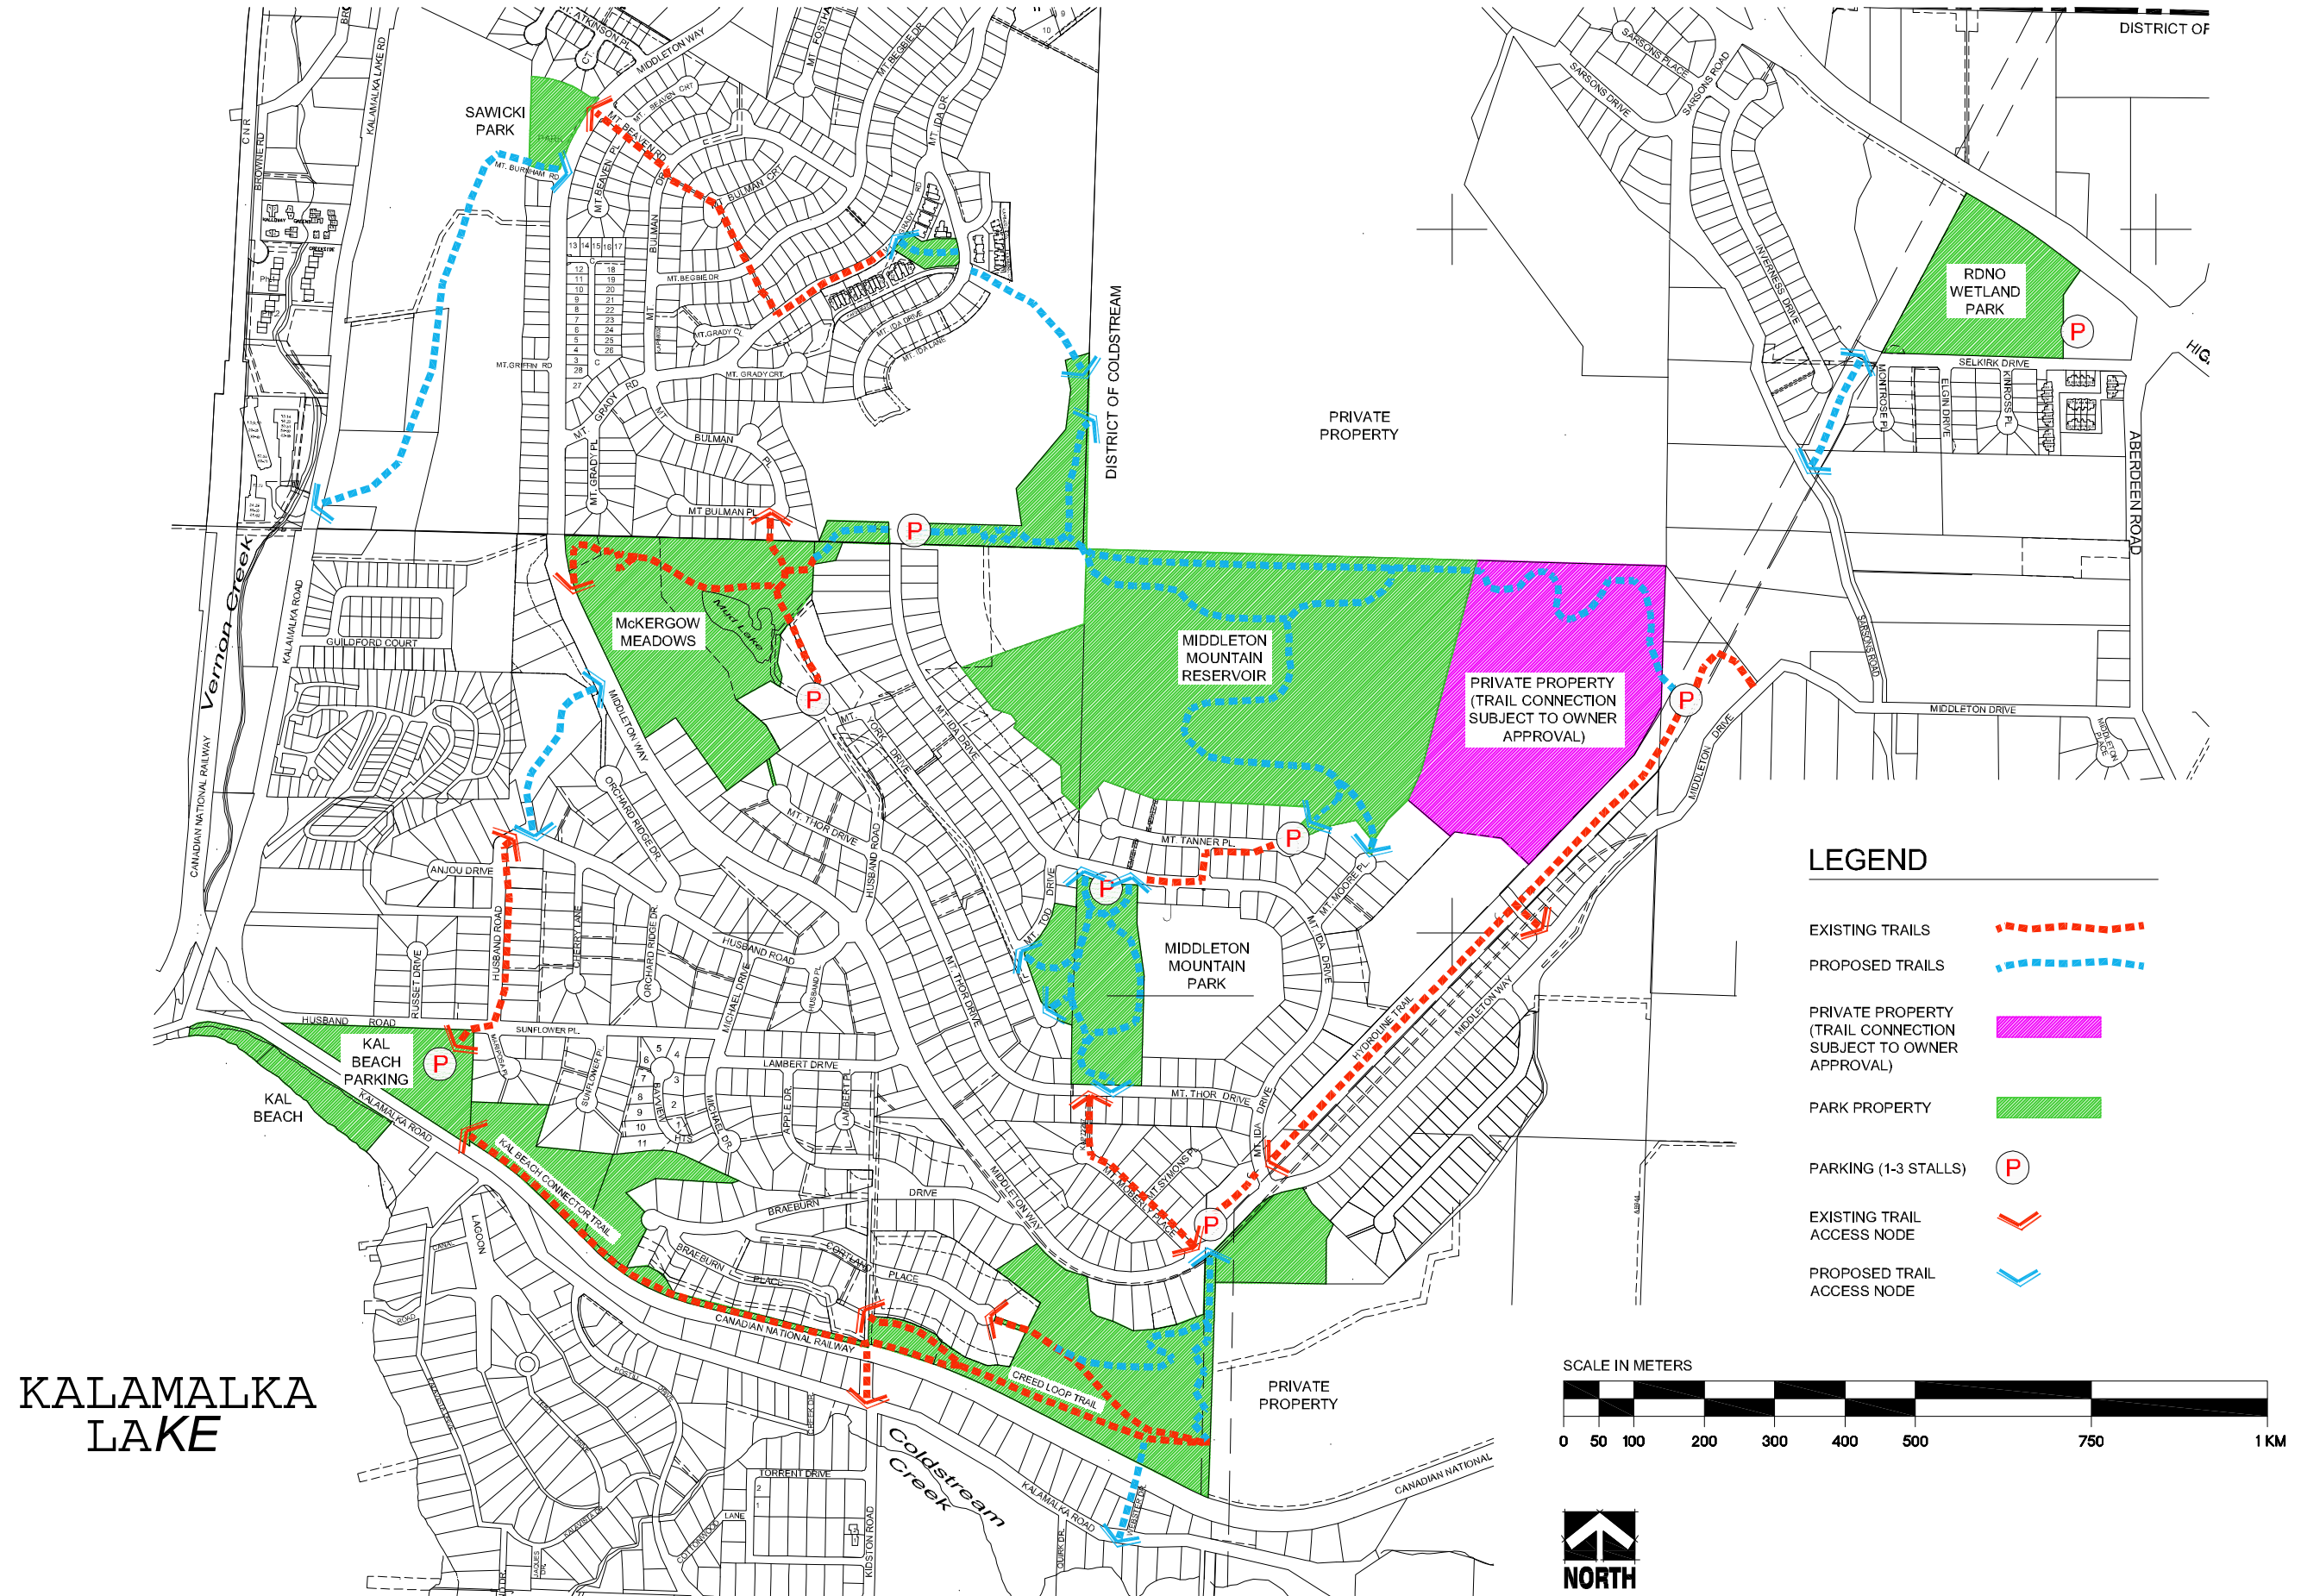

MIDDLETON MOUNTAIN STAGE 1 TRAILS

LEGEND

- EXISTING TRAILS 
- PROPOSED TRAILS 
- PRIVATE PROPERTY (TRAIL CONNECTION SUBJECT TO OWNER APPROVAL) 
- PARK PROPERTY 
- PARKING (1-3 STALLS) 
- EXISTING TRAIL ACCESS NODE 
- PROPOSED TRAIL ACCESS NODE 

KALAMALKA LAKE